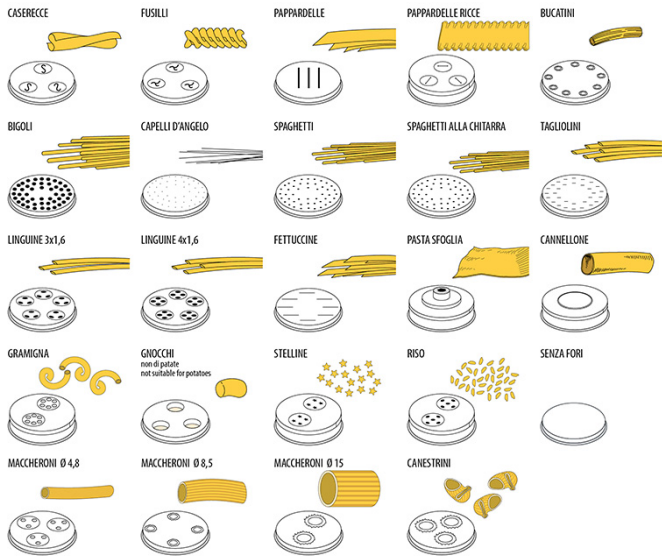

## MOULD IN DIFFERENT SHAPES

SKU: TRAFILE

1

Brass-bronze alloy mould in different shapes. Choose your favourite shape.